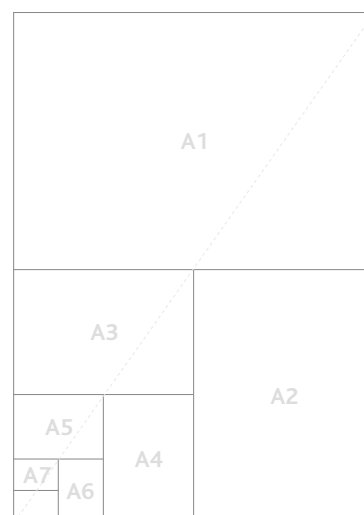

For more information contact Quddos at:

t: 01322 427277

f: 01322 386588

e: sales@quddos.co.uk

www.quddos.co.uk

Quddos Ltd, Unit B3, Manor Way Business Park,
Manor Way, Swanscombe, Kent DA10 0PP